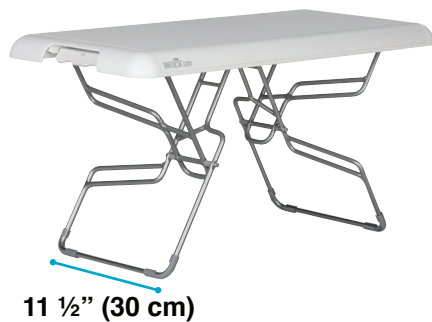

Soho™ WHITE

VARIDESK®
WORK ELEVATED®

The Soho is our most compact standing desk model. It's a single, flat deck that pops up or folds down in seconds. It's perfect for the mobile minimalist who needs a stand-up desk that's easy to move and manage for a laptop or tablet.

- Fully Assembled, No Installation Needed
- Supports up to 10 lbs (4.5 kg)
- Laptop Compatible
- 10 Height Settings
- Compact, Lightweight Design

Height Settings:
2 1/4" (6 cm) to 15 3/4" (40 cm)